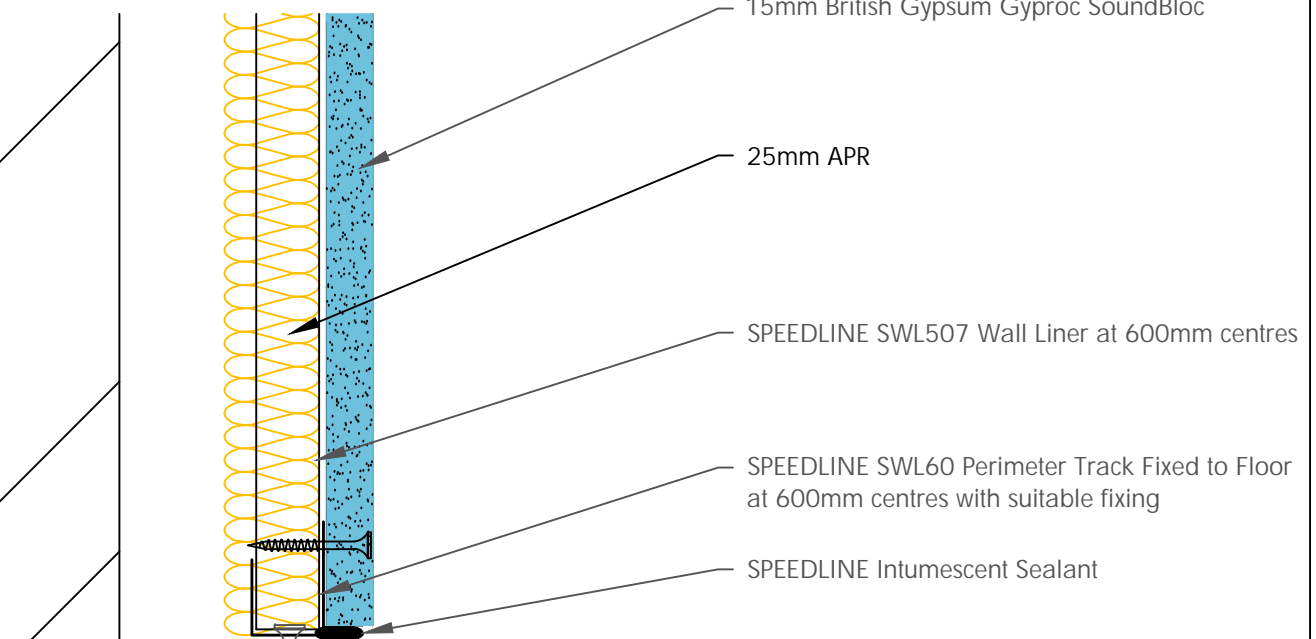

Fixing Brackets at 800mm centres
 AH185 = 75mm Leg
 AH186 = 125mm Leg
 AH175 = 175mm Leg

SPEEDLINE Drywall Screws

15mm British Gypsum Gyproc SoundBloc

25mm APR

SPEEDLINE SWL507 Wall Liner at 600mm centres

SPEEDLINE SWL60 Perimeter Track Fixed to Floor at 600mm centres with suitable fixing

SPEEDLINE Intumescent Sealant

CDR No: DATE: 22/10/19 Details to be read in conjunction with project specification guidelines

WALL LINING SYSTEM - WL507-B-54(25)

All performance data and system specifications are for systems constructed with materials & components as shown. The inclusion or substitution of any other manufacturers materials or components could invalidate test data and system performance and permission must be given in writing by SIG PLC.